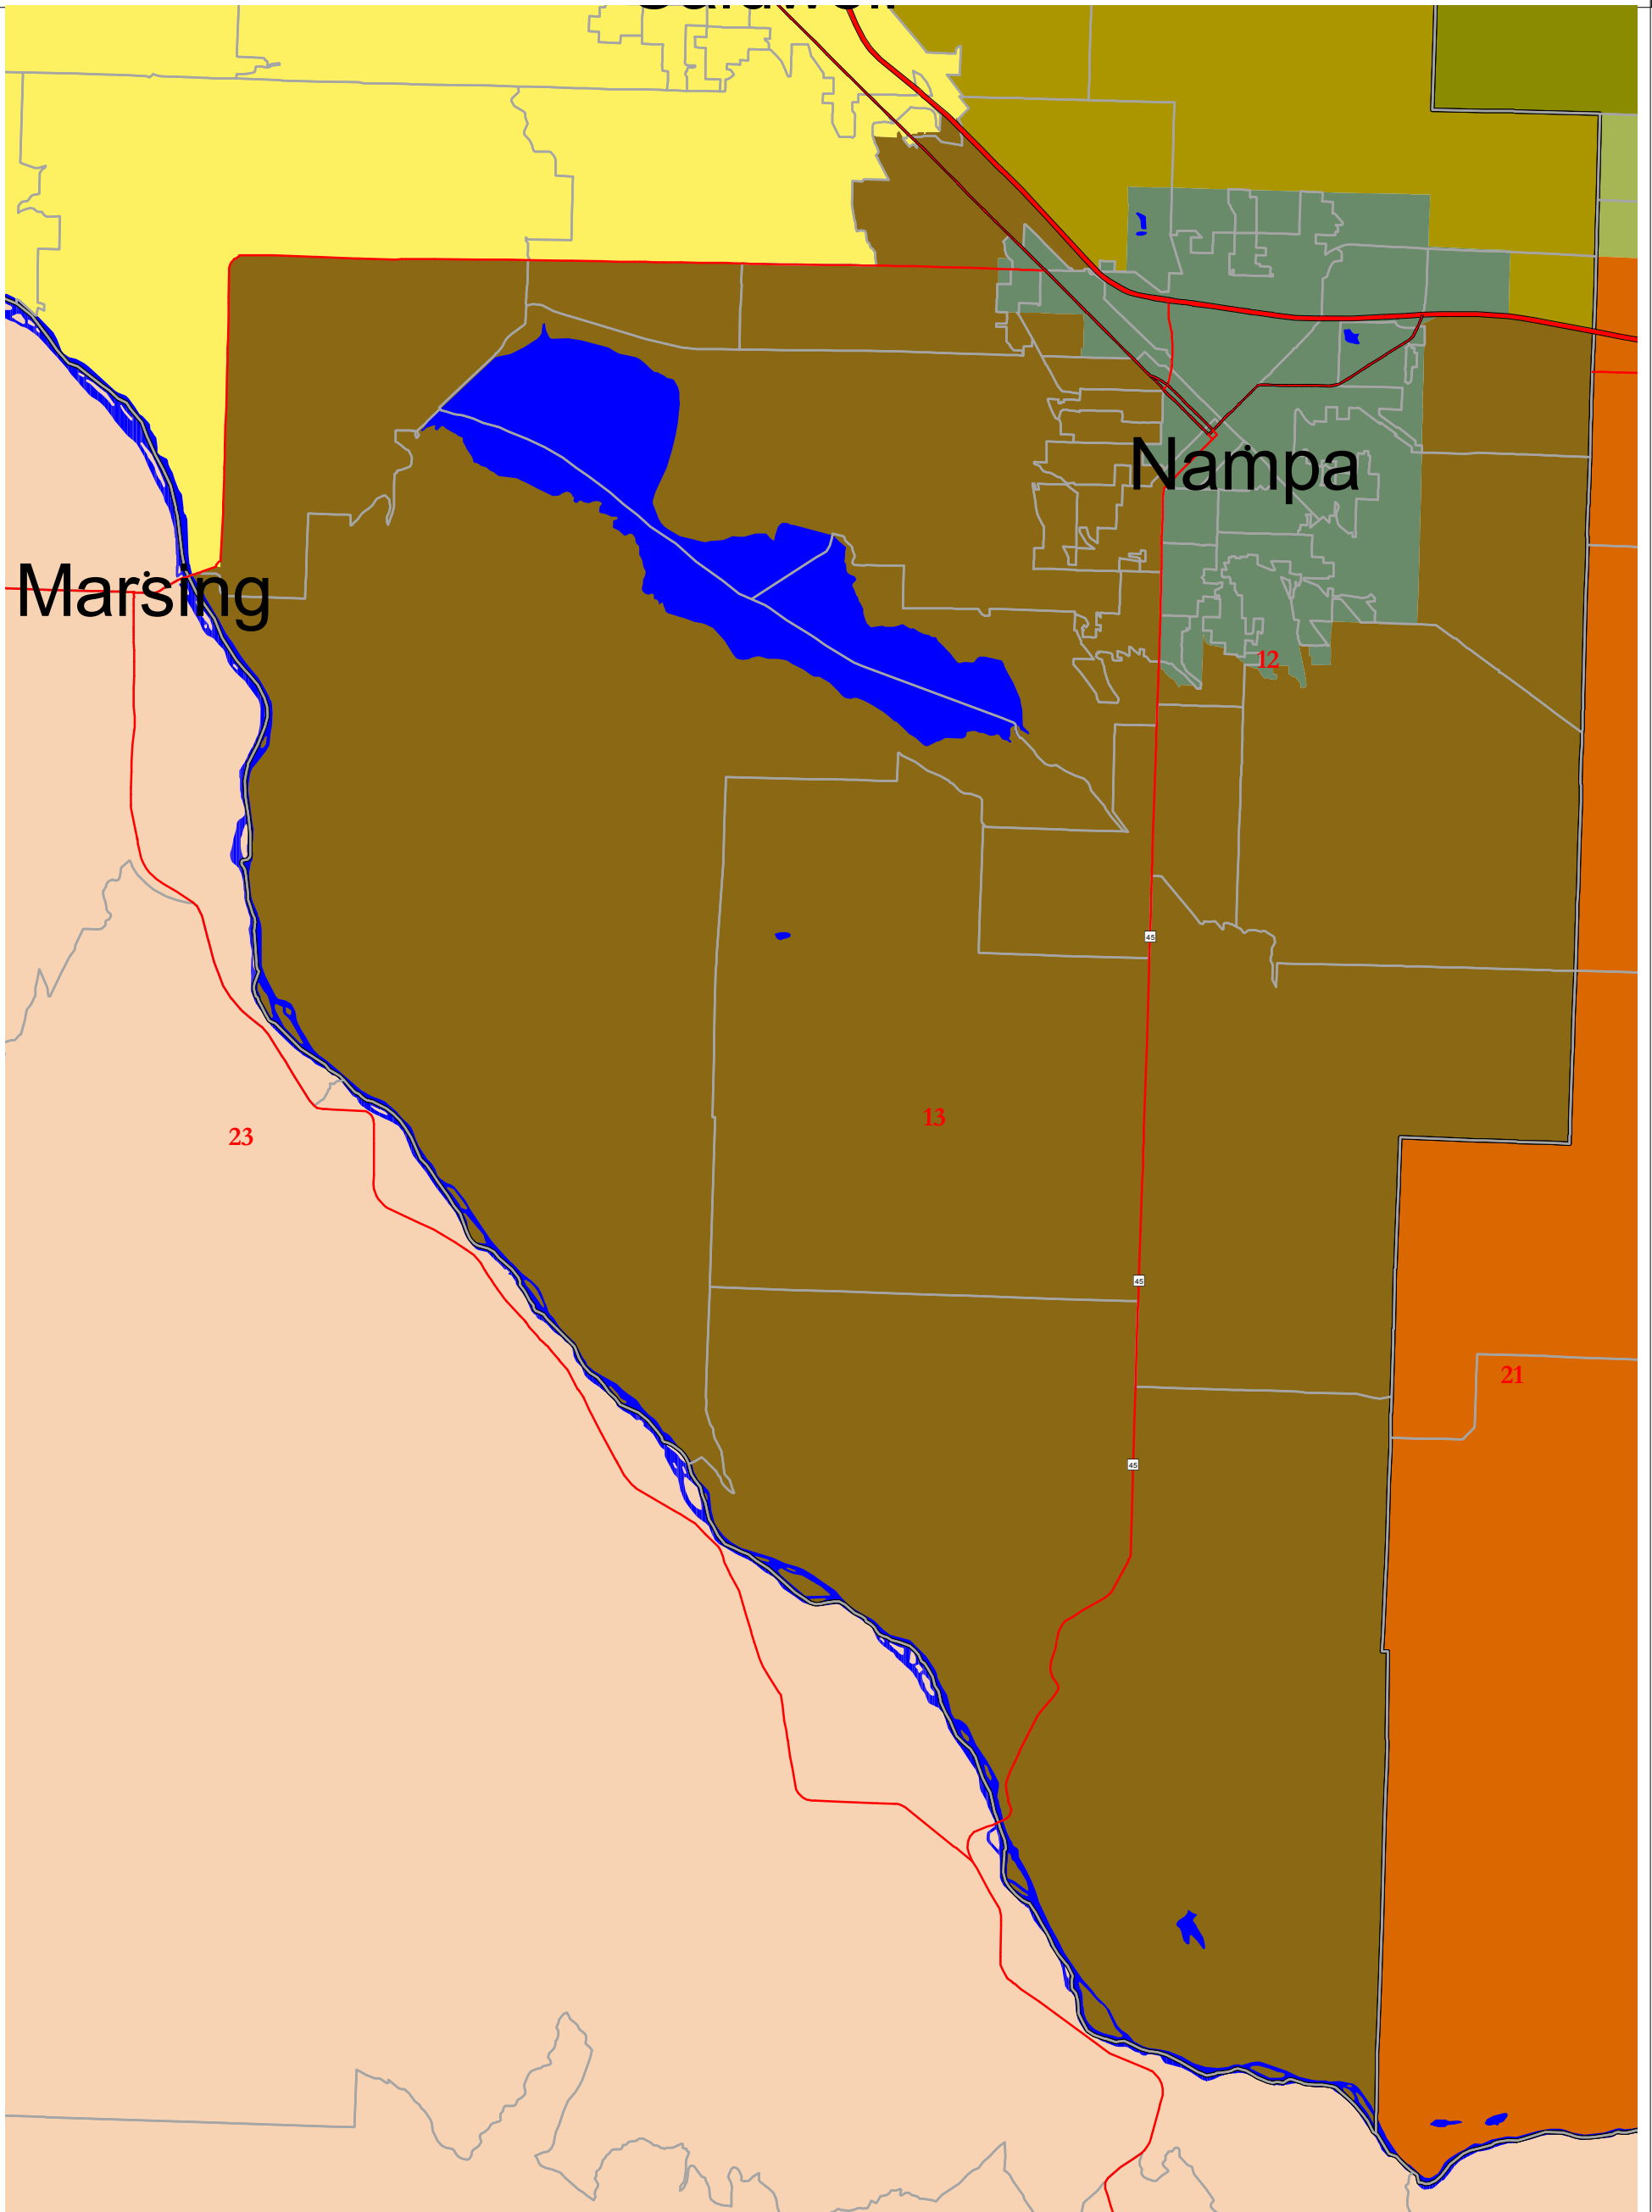

L97
Final Legislative District Plan
Adopted March 9th, 2002
District 13

Legend

Redistricting Layers

- County Boundary
- VTD Boundary

0.8 0 0.8 1.6 Miles